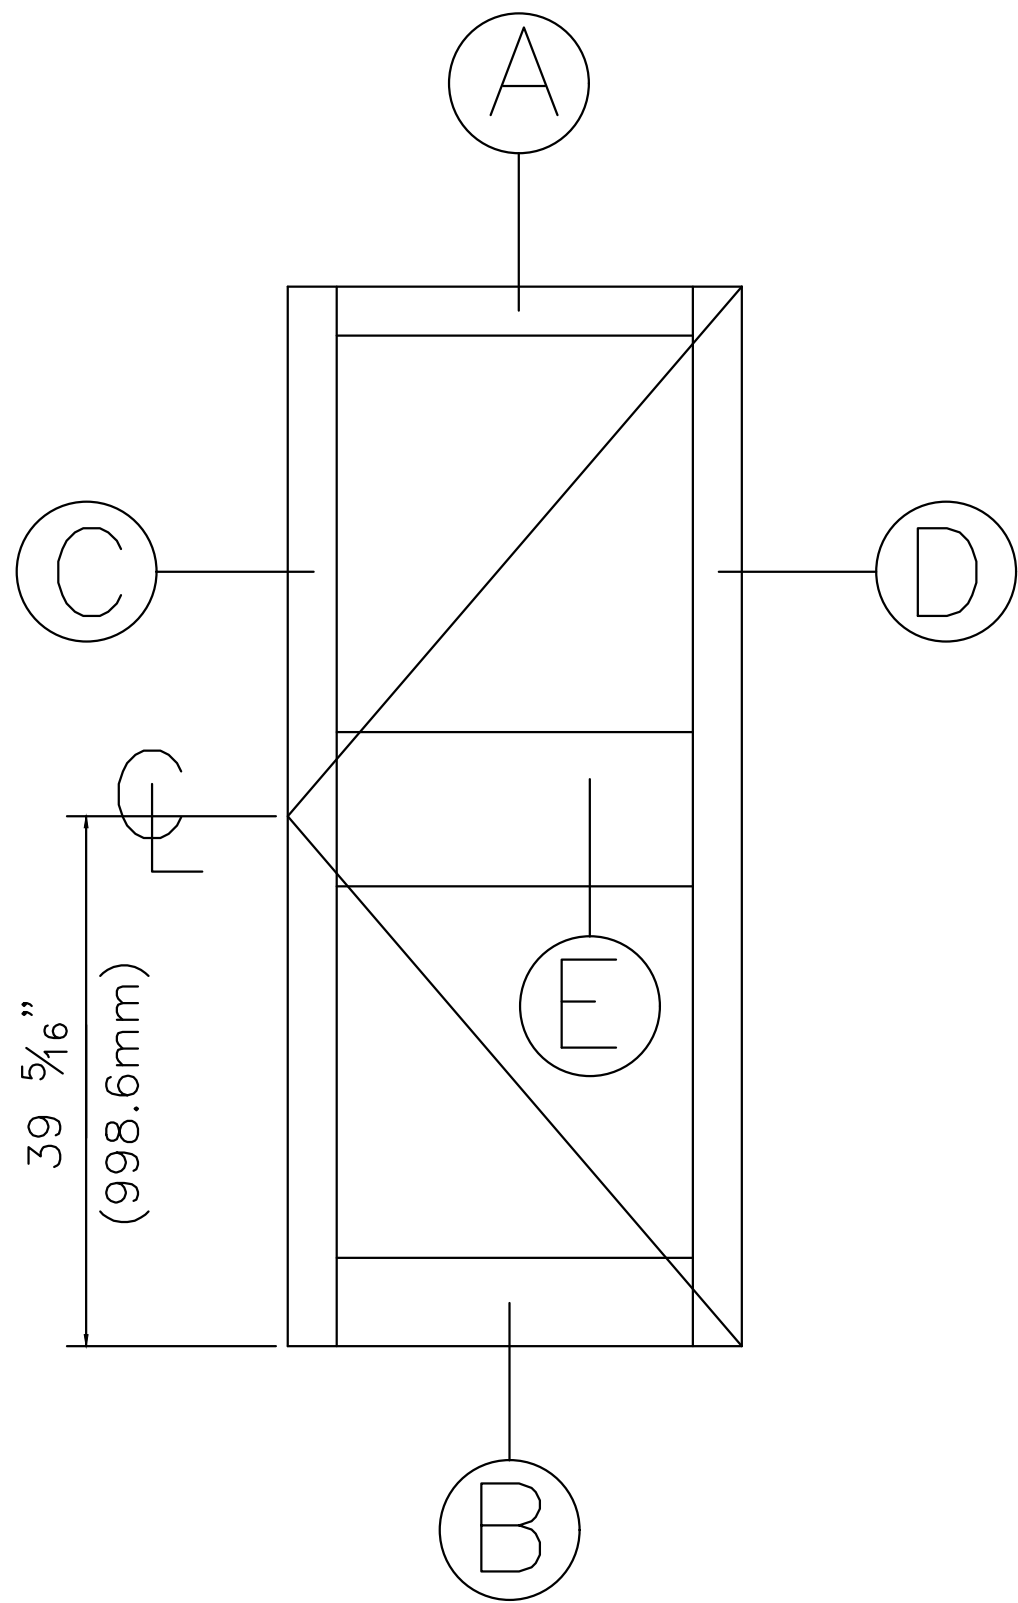

# 400 MEDIUM STILE DOORS

STANDARD DOOR (3' X 7')  
 GLASS SIZE: 27  $\frac{3}{8}$ " X 71  $\frac{13}{16}$ "

**COMMERCIAL DESIGN  
 SYSTEMS INC.**

DATE: AUGUST 2014  
 TEL: (905) 738-0188  
 FAX: (905) 738-6132  
 E-MAIL: CDS2009@BELLNET.CA

# 400 MEDIUM STILE DOORS WITH MID-RAIL

GLASS SIZE WITH MID-RAIL:  
WITH STANDARD DOOR SIZE (3' X 7')

2 $\frac{3}{16}$ "	27 $\frac{3}{8}$ " X 30 $\frac{3}{4}$ " (BOTTOM)
	27 $\frac{3}{8}$ " X 38 $\frac{7}{16}$ " (TOP)
3 $\frac{7}{8}$ "	27 $\frac{3}{8}$ " X 29 $\frac{7}{8}$ " (BOTTOM)
	27 $\frac{3}{8}$ " X 37 $\frac{9}{16}$ " (TOP)
5 $\frac{3}{8}$ "	27 $\frac{3}{8}$ " X 29 $\frac{1}{8}$ " (BOTTOM)
	27 $\frac{3}{8}$ " X 36 $\frac{13}{16}$ " (TOP)
7"	27 $\frac{3}{8}$ " X 28 $\frac{5}{16}$ " (BOTTOM)
	27 $\frac{3}{8}$ " X 36" (TOP)
8"	27 $\frac{3}{8}$ " X 27 $\frac{13}{16}$ " (BOTTOM)
	27 $\frac{3}{8}$ " X 35 $\frac{1}{2}$ " (TOP)
10"	27 $\frac{3}{8}$ " X 26 $\frac{13}{16}$ " (BOTTOM)
	27 $\frac{3}{8}$ " X 34 $\frac{1}{2}$ " (TOP)