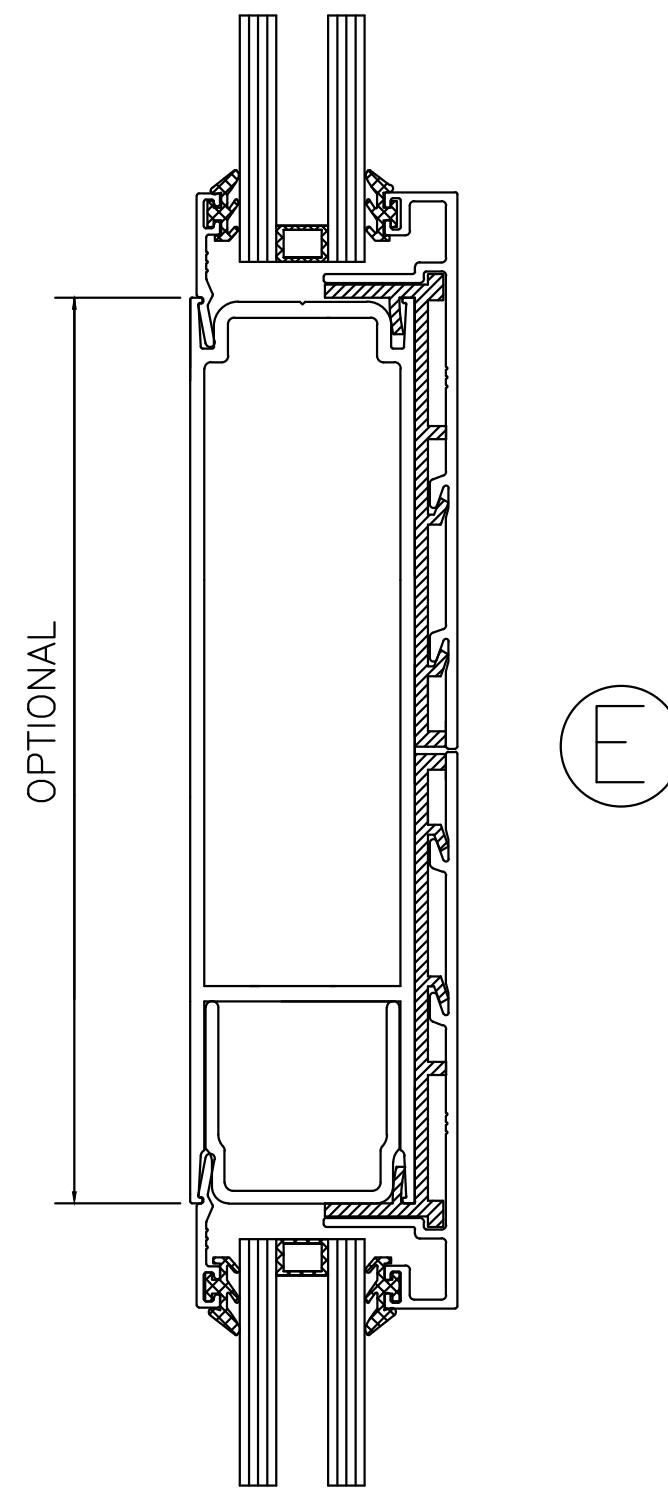

400 SERIES MEDIUM STILE INSULATED DOORS