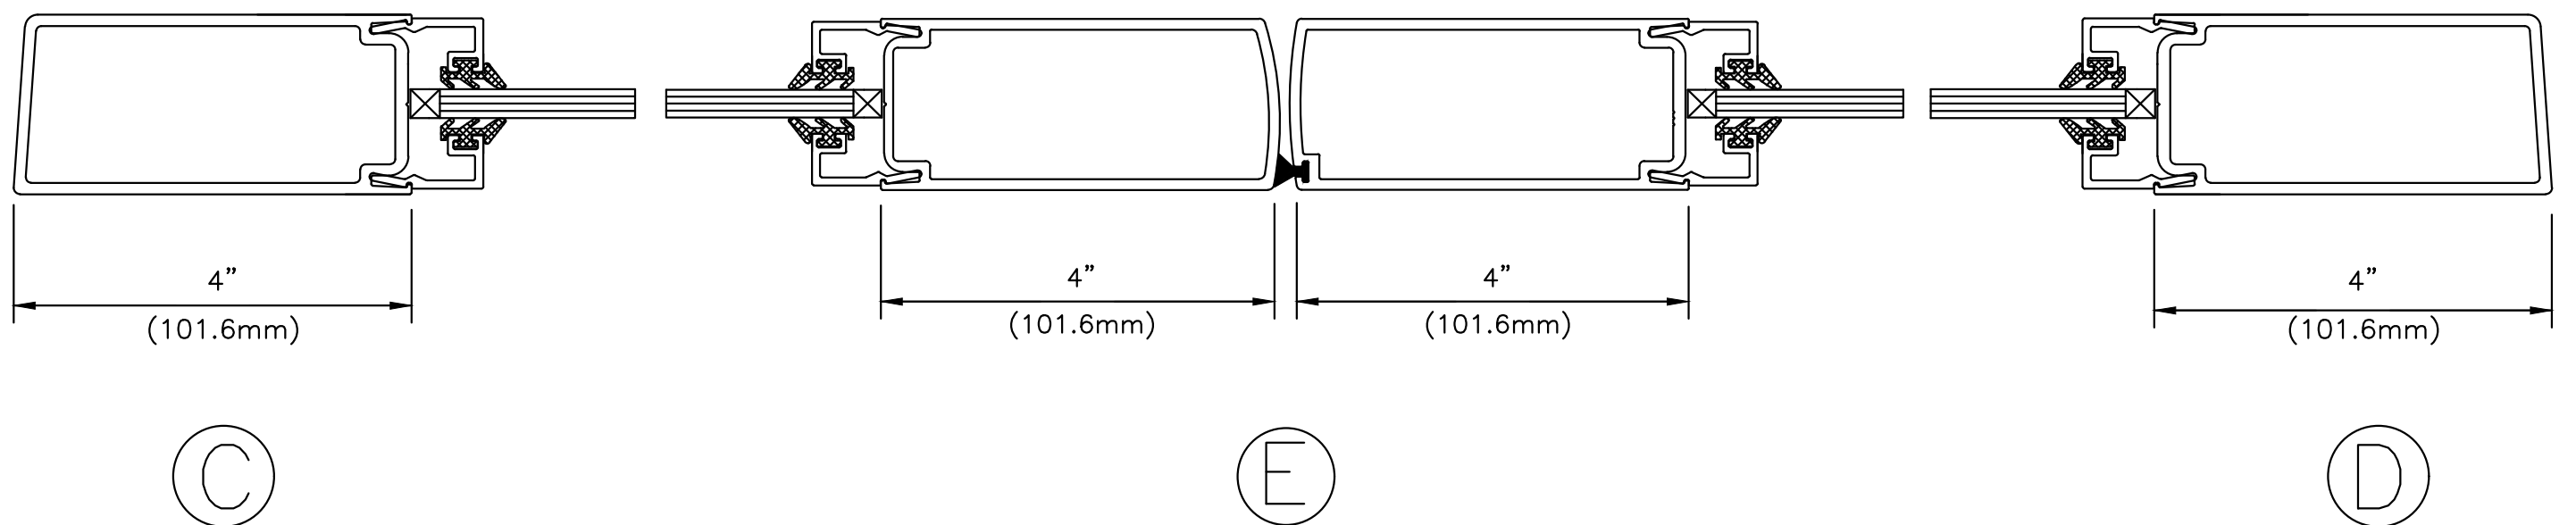

400 MEDIUM STILE PAIR DOORS

STANDARD PAIR DOORS (6' X 7')
GLASS SIZE: 2 AT $27 \frac{3}{8}$ " X $71 \frac{13}{16}$ "

**COMMERCIAL DESIGN
SYSTEMS INC.**

DATE: AUGUST 2014
TEL: (905) 738-0188
FAX: (905) 738-6132
E-MAIL: CDS2009@BELLNET.CA

PAGE:

C3