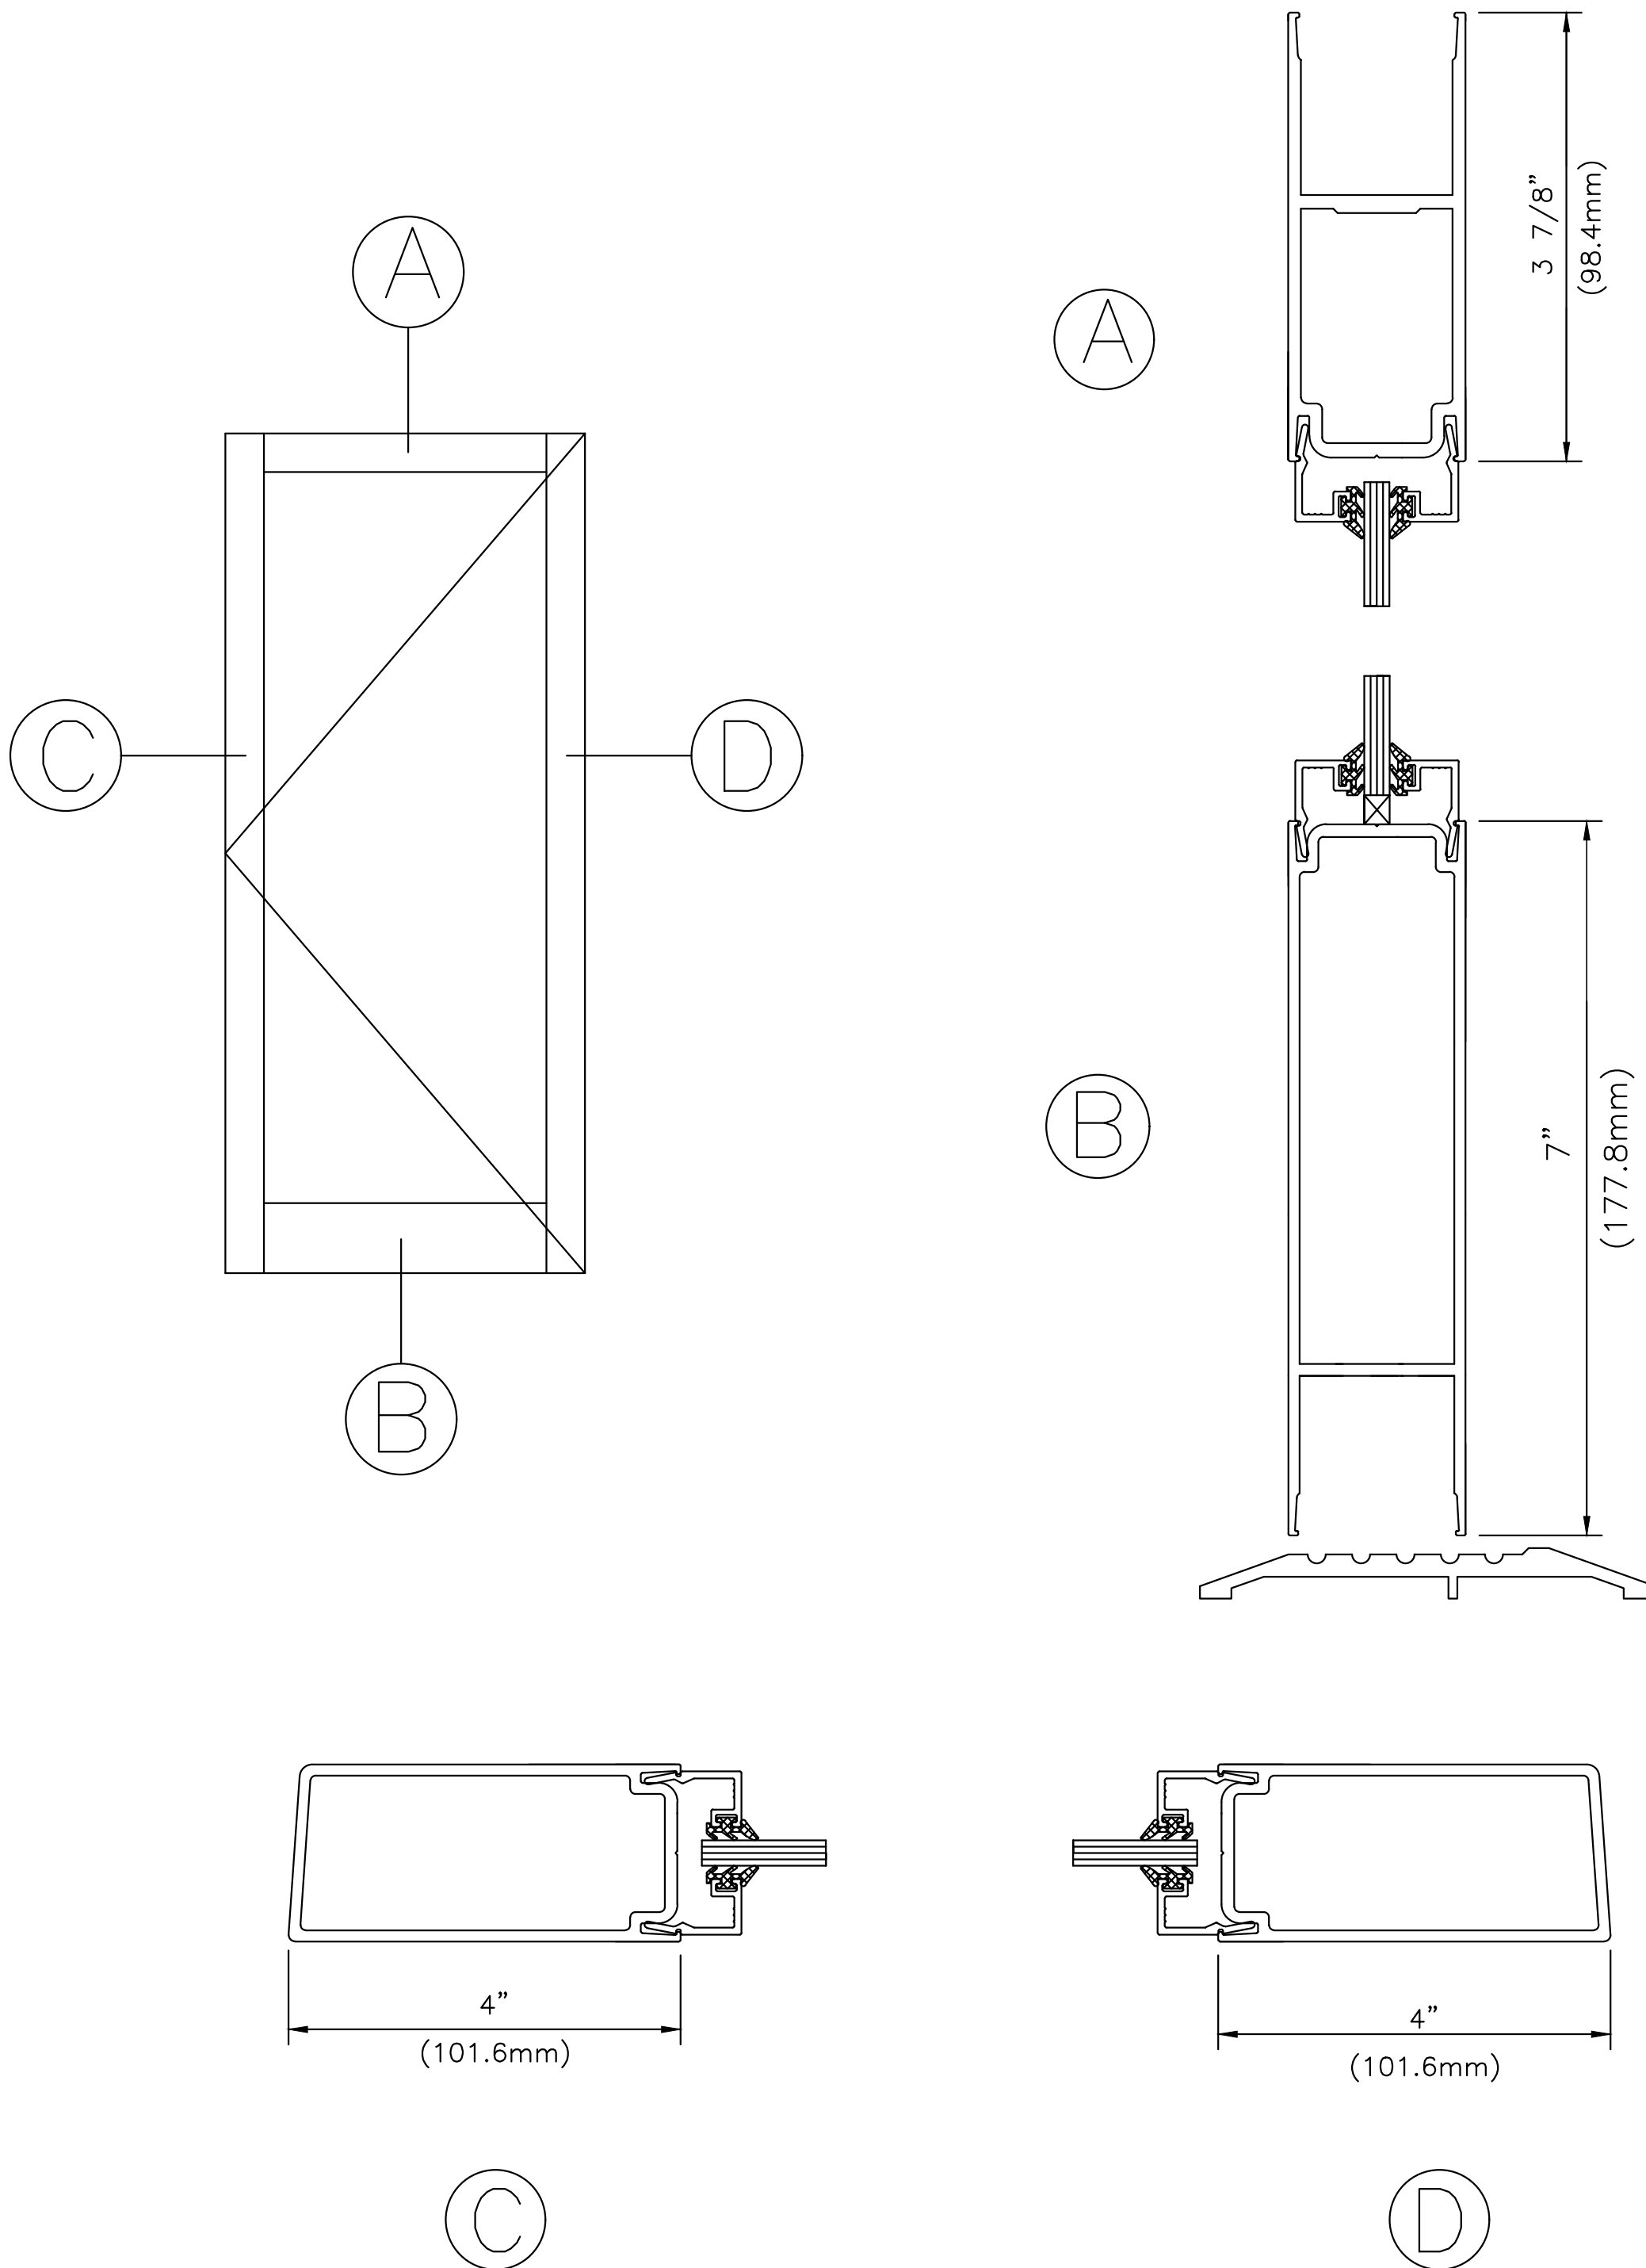

# 400 MEDIUM STILE DOORS

STANDARD DOOR (3' X 7')  
 GLASS SIZE: 27  $\frac{3}{8}$ " X 71  $\frac{13}{16}$ "

**COMMERCIAL DESIGN  
 SYSTEMS INC.**

DATE: AUGUST 2014  
 TEL: (905) 738-0188  
 FAX: (905) 738-6132  
 E-MAIL: CDS2009@BELLNET.CA

# 400 MEDIUM STILE DOORS WITH MID-RAIL

GLASS SIZE WITH MID-RAIL:  
WITH STANDARD DOOR SIZE (3' X 7')

2 $\frac{3}{16}$ "	27 $\frac{3}{8}$ " X 30 $\frac{3}{4}$ " (BOTTOM)
	27 $\frac{3}{8}$ " X 38 $\frac{7}{16}$ " (TOP)
3 $\frac{7}{8}$ "	27 $\frac{3}{8}$ " X 29 $\frac{7}{8}$ " (BOTTOM)
	27 $\frac{3}{8}$ " X 37 $\frac{9}{16}$ " (TOP)
5 $\frac{3}{8}$ "	27 $\frac{3}{8}$ " X 29 $\frac{1}{8}$ " (BOTTOM)
	27 $\frac{3}{8}$ " X 36 $\frac{13}{16}$ " (TOP)
7"	27 $\frac{3}{8}$ " X 28 $\frac{5}{16}$ " (BOTTOM)
	27 $\frac{3}{8}$ " X 36" (TOP)
8"	27 $\frac{3}{8}$ " X 27 $\frac{13}{16}$ " (BOTTOM)
	27 $\frac{3}{8}$ " X 35 $\frac{1}{2}$ " (TOP)
10"	27 $\frac{3}{8}$ " X 26 $\frac{13}{16}$ " (BOTTOM)
	27 $\frac{3}{8}$ " X 34 $\frac{1}{2}$ " (TOP)