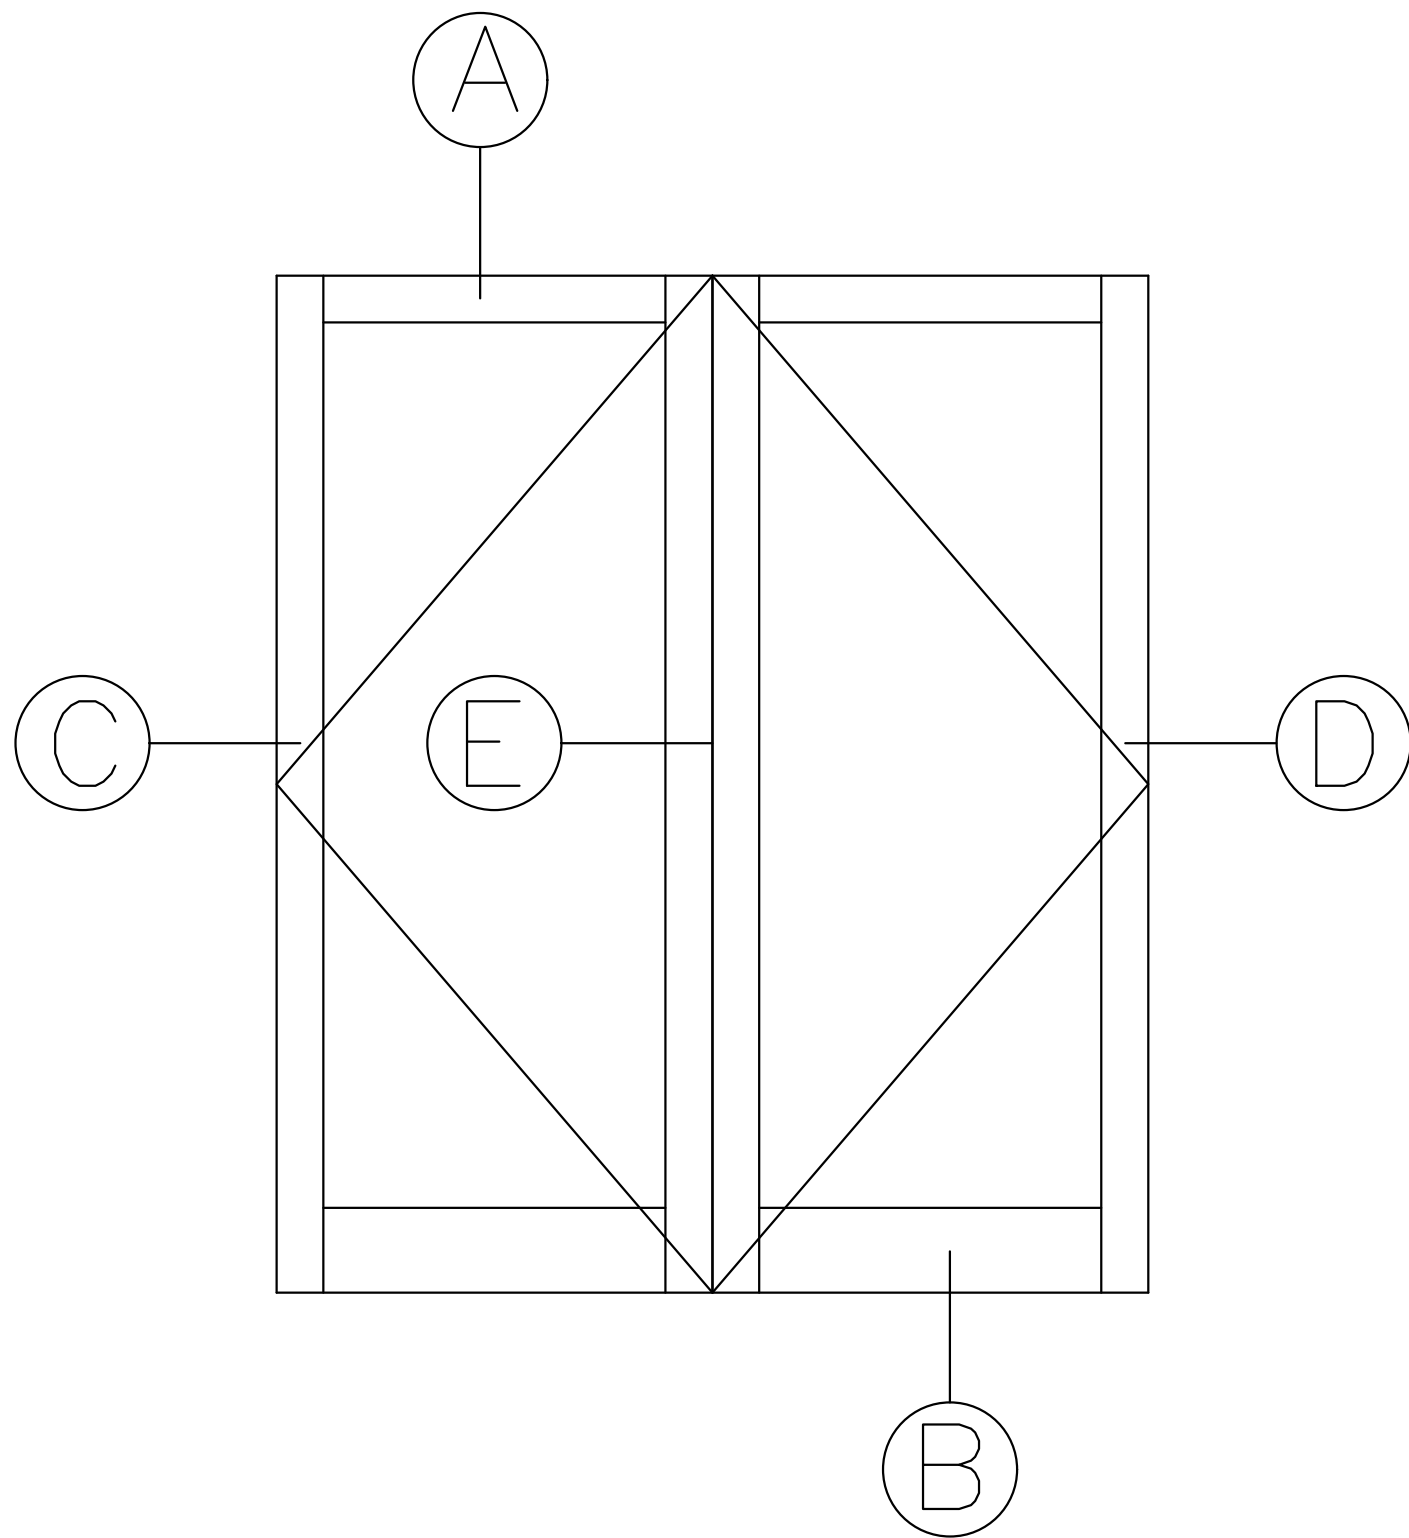

400 MEDIUM STILE PAIR DOORS

STANDARD PAIR DOORS (6' X 7')
GLASS SIZE: 2 AT $27 \frac{3}{8}$ " X $71 \frac{13}{16}$ "

**COMMERCIAL DESIGN
SYSTEMS INC.**

DATE: AUGUST 2014
TEL: (905) 738-0188
FAX: (905) 738-6132
E-MAIL: CDS2009@BELLNET.CA

PAGE:

C3