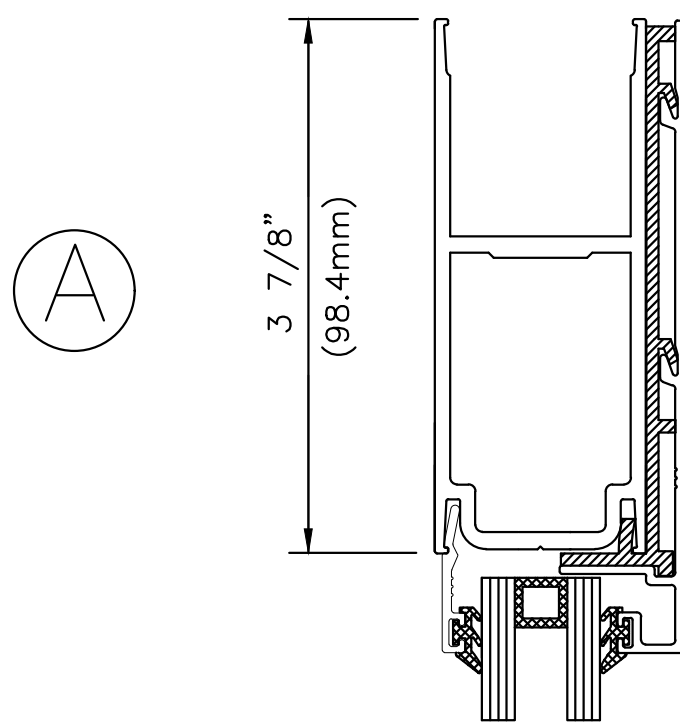

400 SERIES MEDIUM STILE INSULATED DOORS