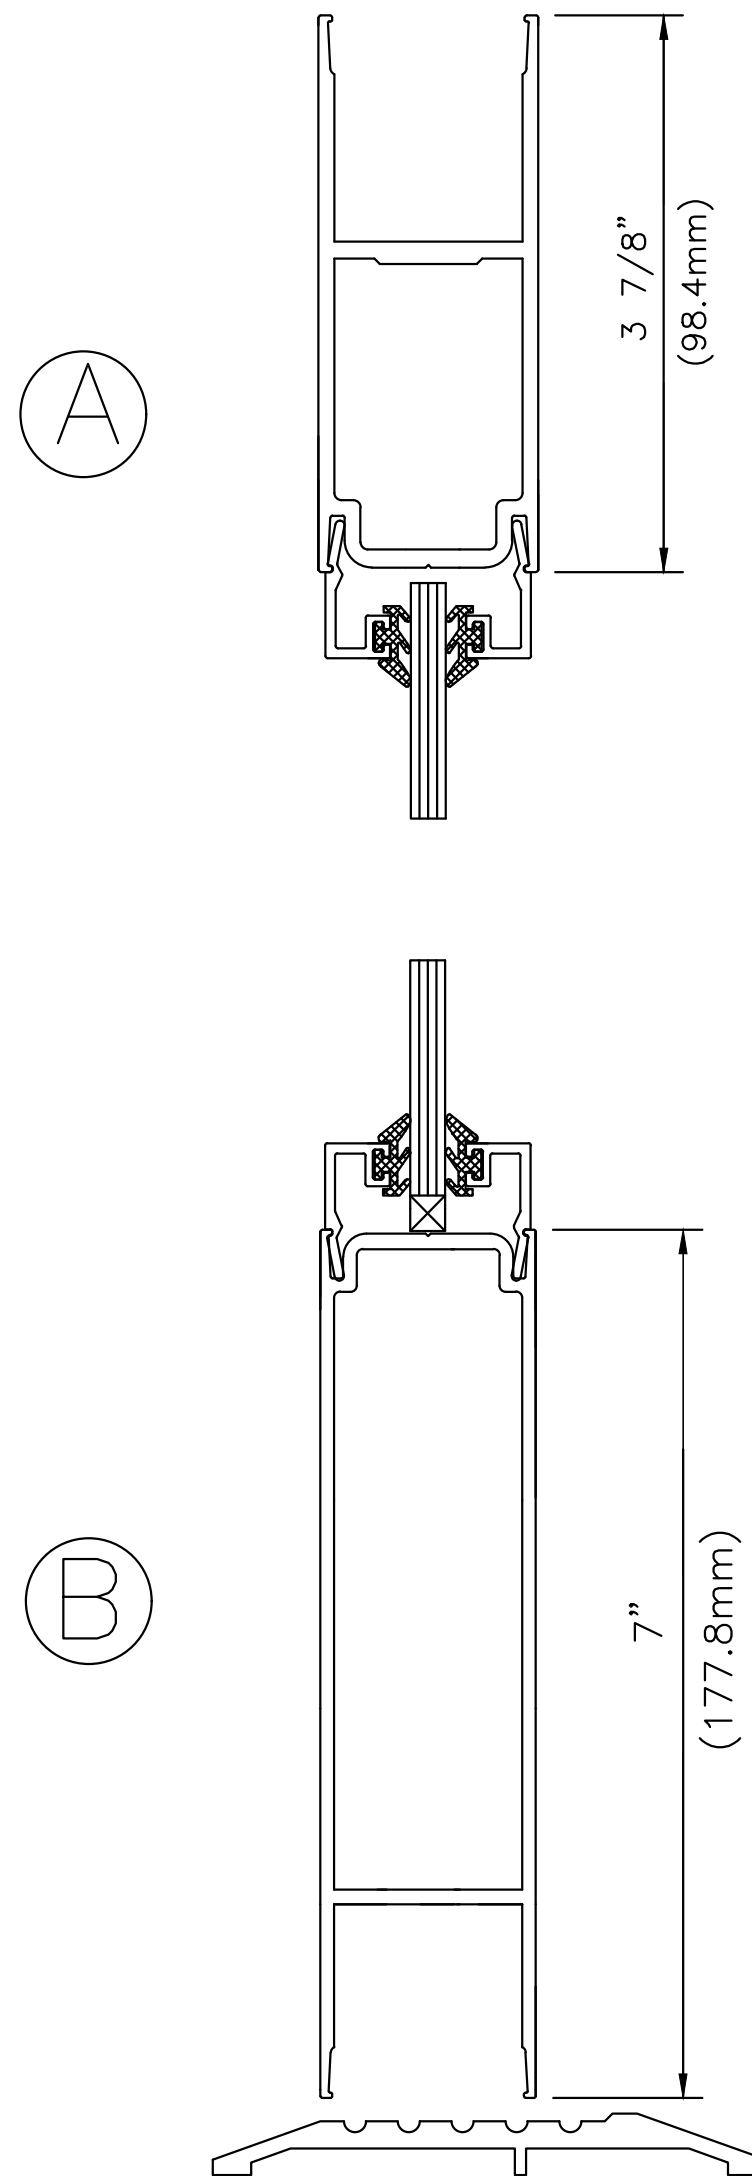

# 400 MEDIUM STILE DOORS

STANDARD DOOR (3' X 7')  
 GLASS SIZE: 27  $\frac{3}{8}$ " X 71  $\frac{13}{16}$ "

**COMMERCIAL DESIGN  
 SYSTEMS INC.**

DATE: AUGUST 2014  
 TEL: (905) 738-0188  
 FAX: (905) 738-6132  
 E-MAIL: CDS2009@BELLNET.CA

# 400 MEDIUM STILE DOORS WITH MID-RAIL

GLASS SIZE WITH MID-RAIL:  
WITH STANDARD DOOR SIZE (3' X 7')

2 $\frac{3}{16}$ "	27 $\frac{3}{8}$ " X 30 $\frac{3}{4}$ " (BOTTOM)
	27 $\frac{3}{8}$ " X 38 $\frac{7}{16}$ " (TOP)
3 $\frac{7}{8}$ "	27 $\frac{3}{8}$ " X 29 $\frac{7}{8}$ " (BOTTOM)
	27 $\frac{3}{8}$ " X 37 $\frac{9}{16}$ " (TOP)
5 $\frac{3}{8}$ "	27 $\frac{3}{8}$ " X 29 $\frac{1}{8}$ " (BOTTOM)
	27 $\frac{3}{8}$ " X 36 $\frac{13}{16}$ " (TOP)
7"	27 $\frac{3}{8}$ " X 28 $\frac{5}{16}$ " (BOTTOM)
	27 $\frac{3}{8}$ " X 36" (TOP)
8"	27 $\frac{3}{8}$ " X 27 $\frac{13}{16}$ " (BOTTOM)
	27 $\frac{3}{8}$ " X 35 $\frac{1}{2}$ " (TOP)
10"	27 $\frac{3}{8}$ " X 26 $\frac{13}{16}$ " (BOTTOM)
	27 $\frac{3}{8}$ " X 34 $\frac{1}{2}$ " (TOP)

# 400 MEDIUM STILE PAIR DOORS

STANDARD PAIR DOORS (6' X 7')  
 GLASS SIZE: 2 AT  $27 \frac{3}{8}$ " X  $71 \frac{13}{16}$ "

**COMMERCIAL DESIGN  
 SYSTEMS INC.**

DATE: AUGUST 2014  
 TEL: (905) 738-0188  
 FAX: (905) 738-6132  
 E-MAIL: CDS2009@BELLNET.CA