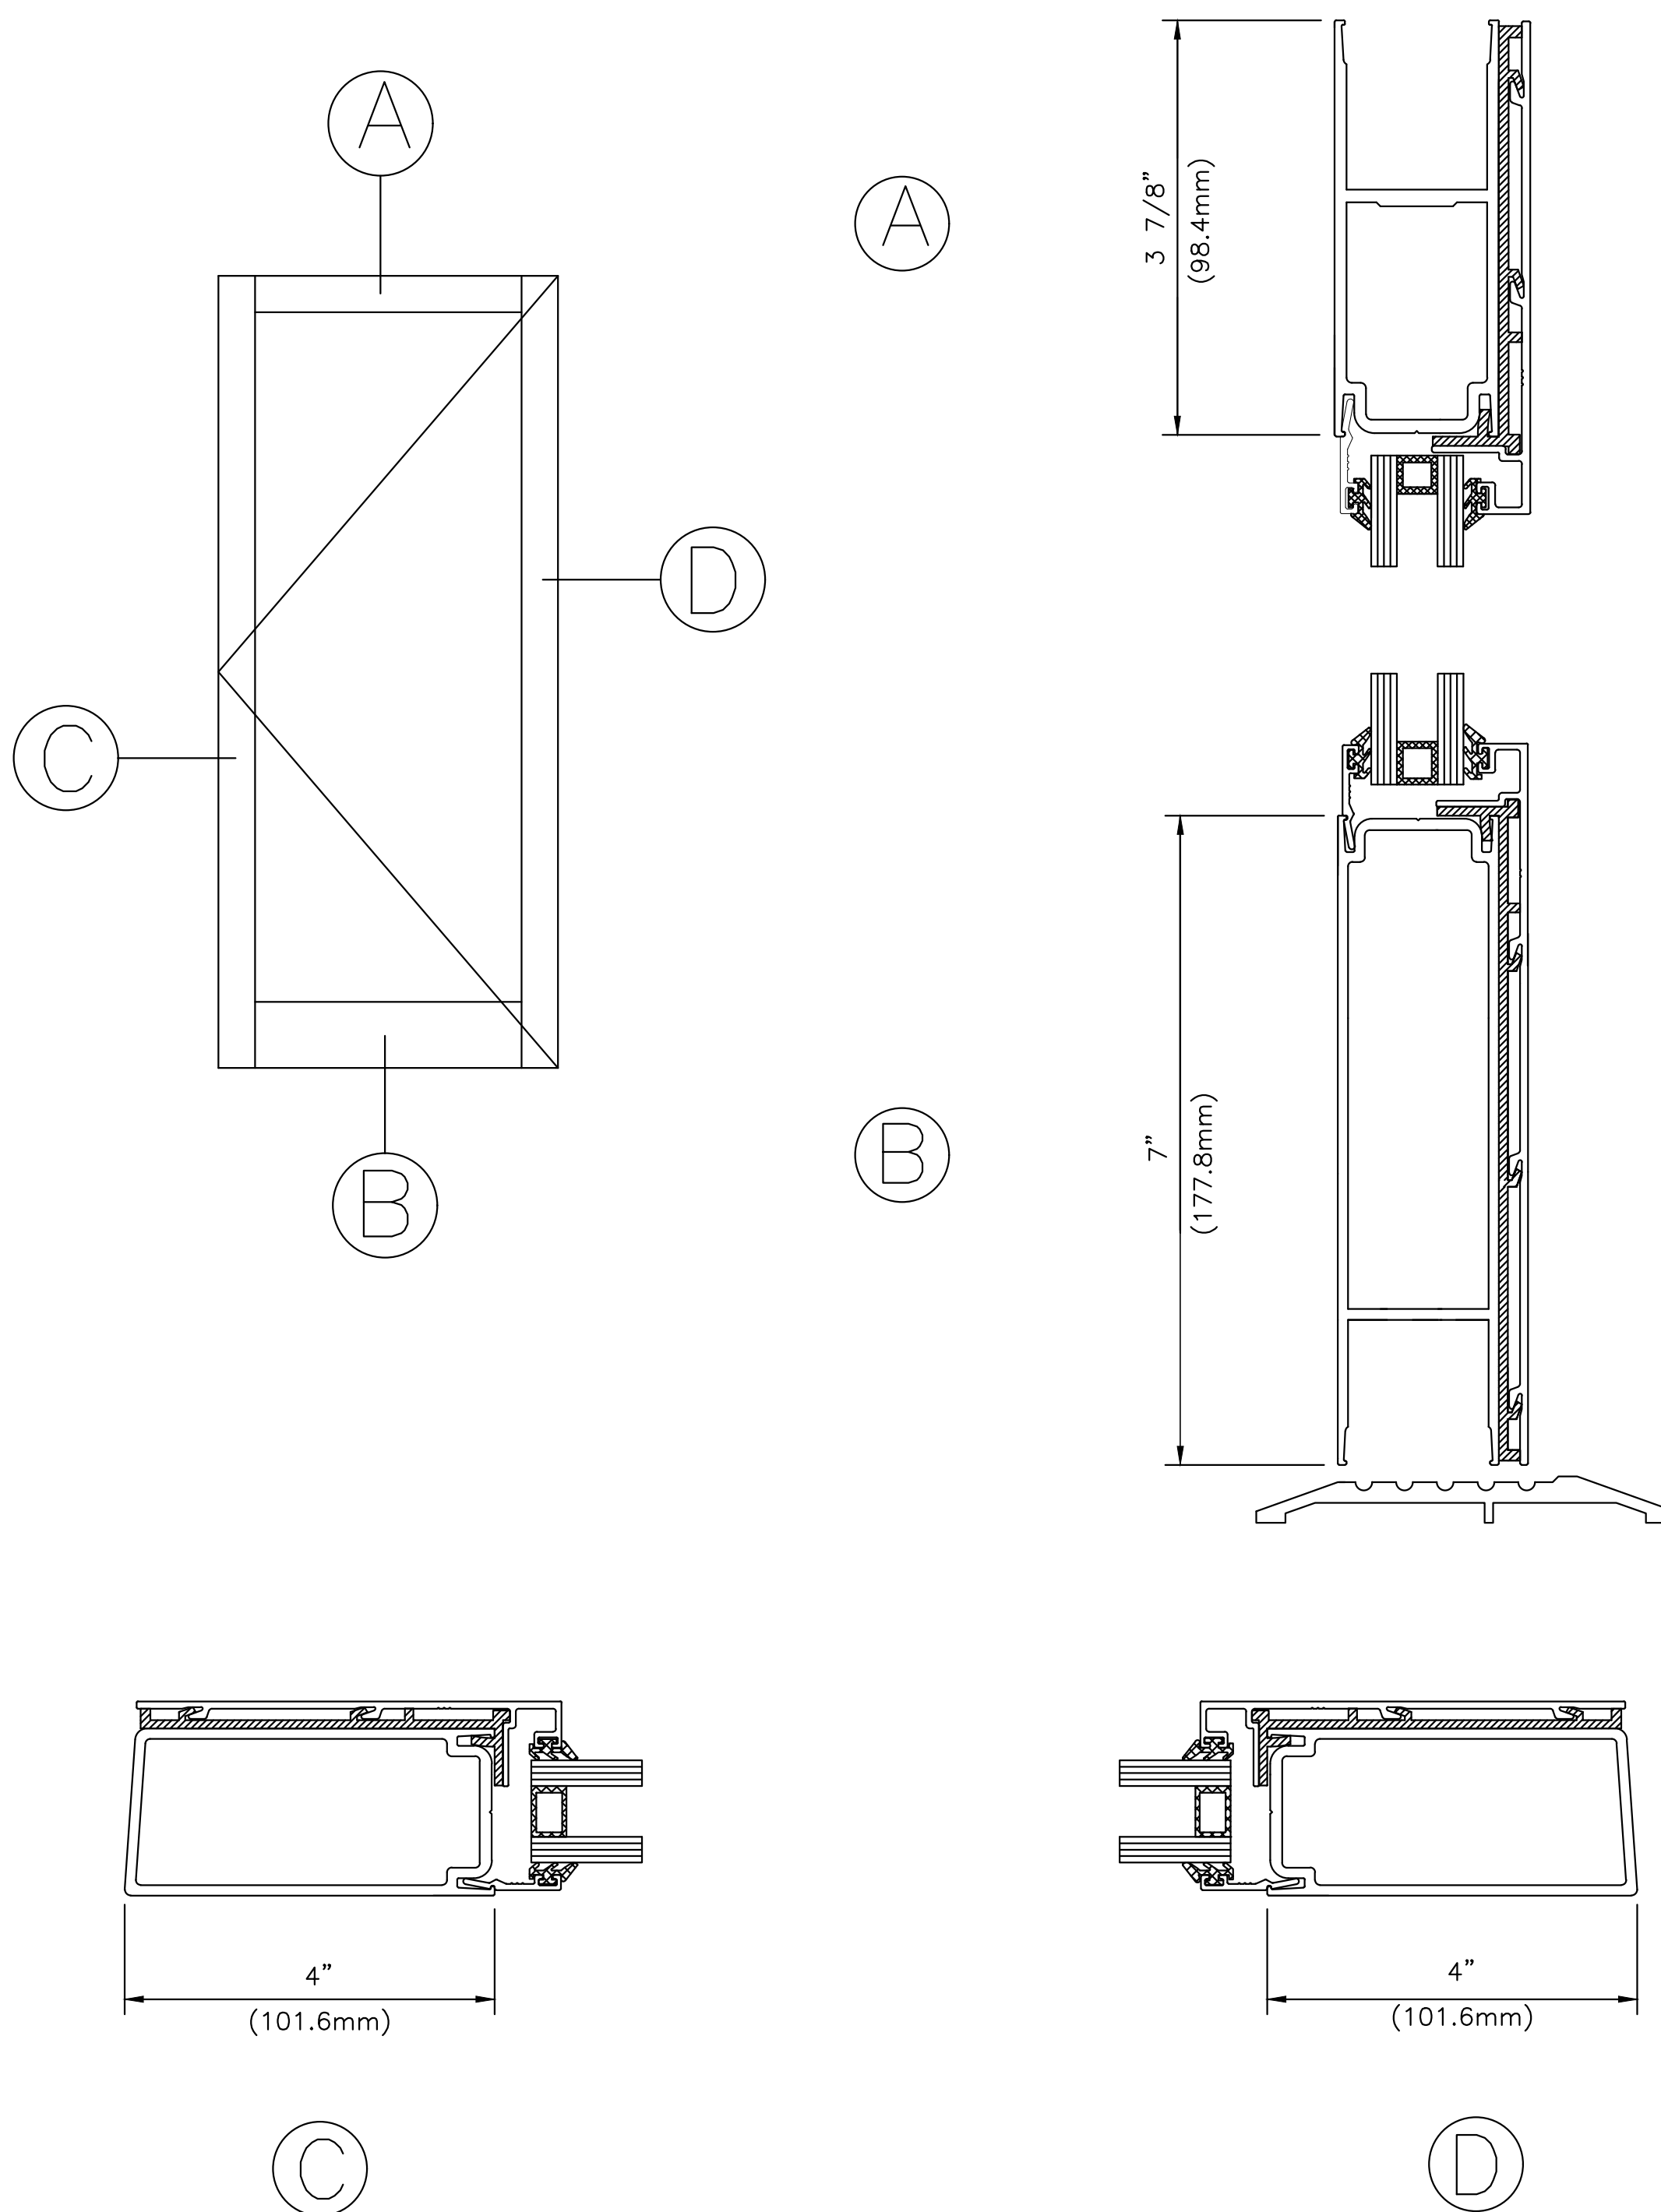

400 SERIES MEDIUM STILE INSULATED DOORS

GLASS SIZE: S/U AT 27 $\frac{1}{8}$ " X 71 $\frac{5}{8}$ "

**COMMERCIAL DESIGN
SYSTEMS INC.**

DATE: AUGUST 2014
TEL: (905) 738-0188
FAX: (905) 738-6132
E-MAIL: CDS2009@BELLNET.CA

PAGE:

C4