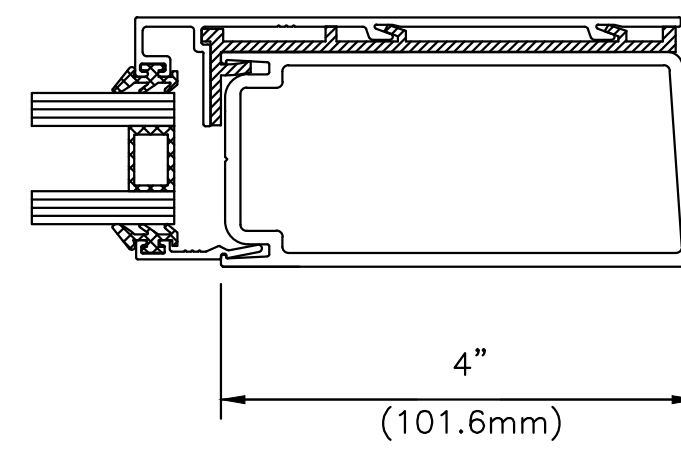

# 400 SERIES MEDIUM STILE INSULATED DOORS

GLASS SIZE WITH CENTER RAIL:  
WITH STANDARD DOOR SIZE (3' X 7')

2 $\frac{3}{16}$ "	27 $\frac{1}{8}$ " X 30 $\frac{9}{16}$ " (BOTTOM)
	27 $\frac{1}{8}$ " X 38 $\frac{1}{4}$ " (TOP)
3 $\frac{7}{8}$ "	27 $\frac{1}{8}$ " X 29 $\frac{11}{16}$ " (BOTTOM)
	27 $\frac{1}{8}$ " X 37 $\frac{3}{8}$ " (TOP)
5 $\frac{3}{8}$ "	27 $\frac{1}{8}$ " X 28 $\frac{15}{16}$ " (BOTTOM)
	27 $\frac{1}{8}$ " X 36 $\frac{5}{8}$ " (TOP)
7"	27 $\frac{1}{8}$ " X 28 $\frac{1}{8}$ " (BOTTOM)
	27 $\frac{1}{8}$ " X 35 $\frac{13}{16}$ " (TOP)
8"	27 $\frac{1}{8}$ " X 27 $\frac{5}{8}$ " (BOTTOM)
	27 $\frac{1}{8}$ " X 35 $\frac{5}{16}$ " (TOP)
10"	27 $\frac{1}{8}$ " X 26 $\frac{5}{8}$ " (BOTTOM)
	27 $\frac{1}{8}$ " X 34 $\frac{5}{16}$ " (TOP)