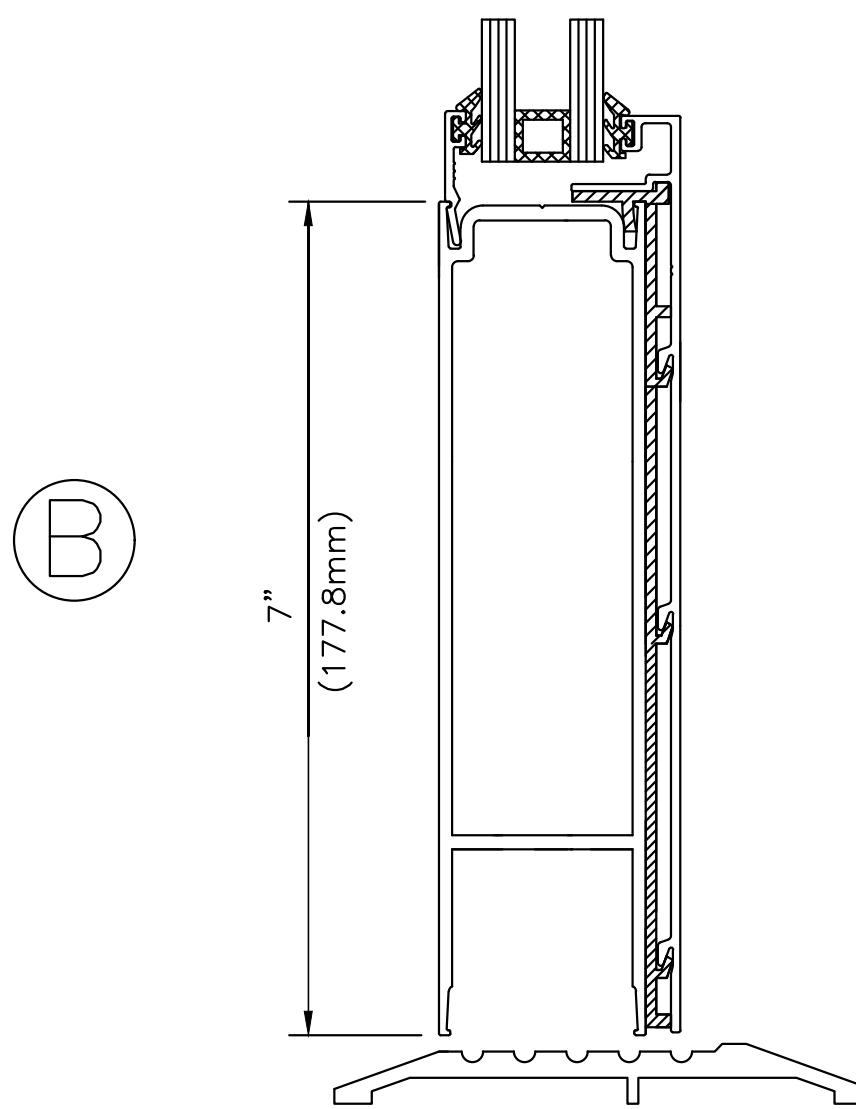

400 SERIES MEDIUM STILE INSULATED DOORS