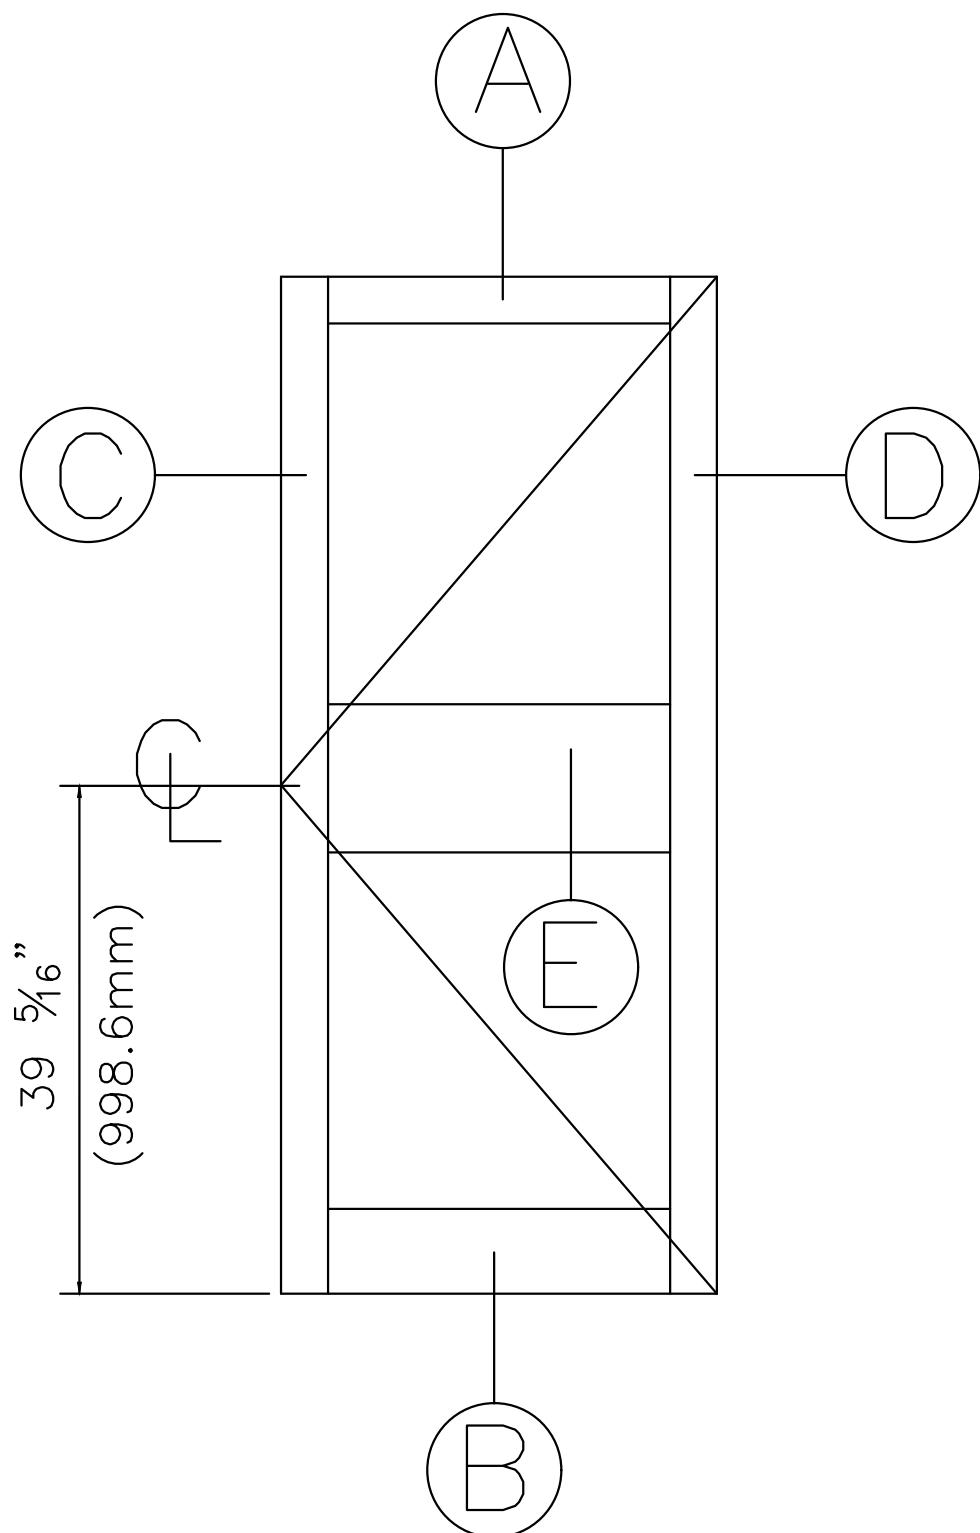

400 SERIES MEDIUM STILE INSULATED DOORS