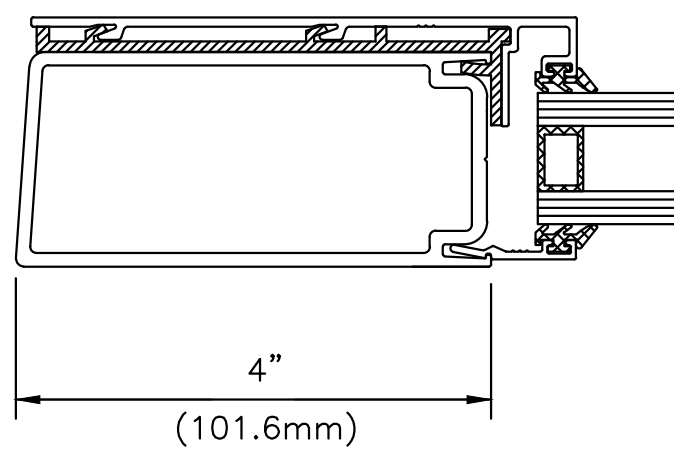

GLASS SIZE WITH CENTER RAIL:
WITH STANDARD DOOR SIZE (3' X 7')

2 $\frac{3}{16}$"	27 $\frac{1}{8}$" X 30 $\frac{9}{16}$" (BOTTOM)
	27 $\frac{1}{8}$" X 38 $\frac{1}{4}$" (TOP)
3 $\frac{7}{8}$"	27 $\frac{1}{8}$" X 29 $\frac{11}{16}$" (BOTTOM)
	27 $\frac{1}{8}$" X 37 $\frac{3}{8}$" (TOP)
5 $\frac{3}{8}$"	27 $\frac{1}{8}$" X 28 $\frac{15}{16}$" (BOTTOM)
	27 $\frac{1}{8}$" X 36 $\frac{5}{8}$" (TOP)
7"	27 $\frac{1}{8}$" X 28 $\frac{1}{8}$" (BOTTOM)
	27 $\frac{1}{8}$" X 35 $\frac{13}{16}$" (TOP)
8"	27 $\frac{1}{8}$" X 27 $\frac{5}{8}$" (BOTTOM)
	27 $\frac{1}{8}$" X 35 $\frac{5}{16}$" (TOP)
10"	27 $\frac{1}{8}$" X 26 $\frac{5}{8}$" (BOTTOM)
	27 $\frac{1}{8}$" X 34 $\frac{5}{16}$" (TOP)