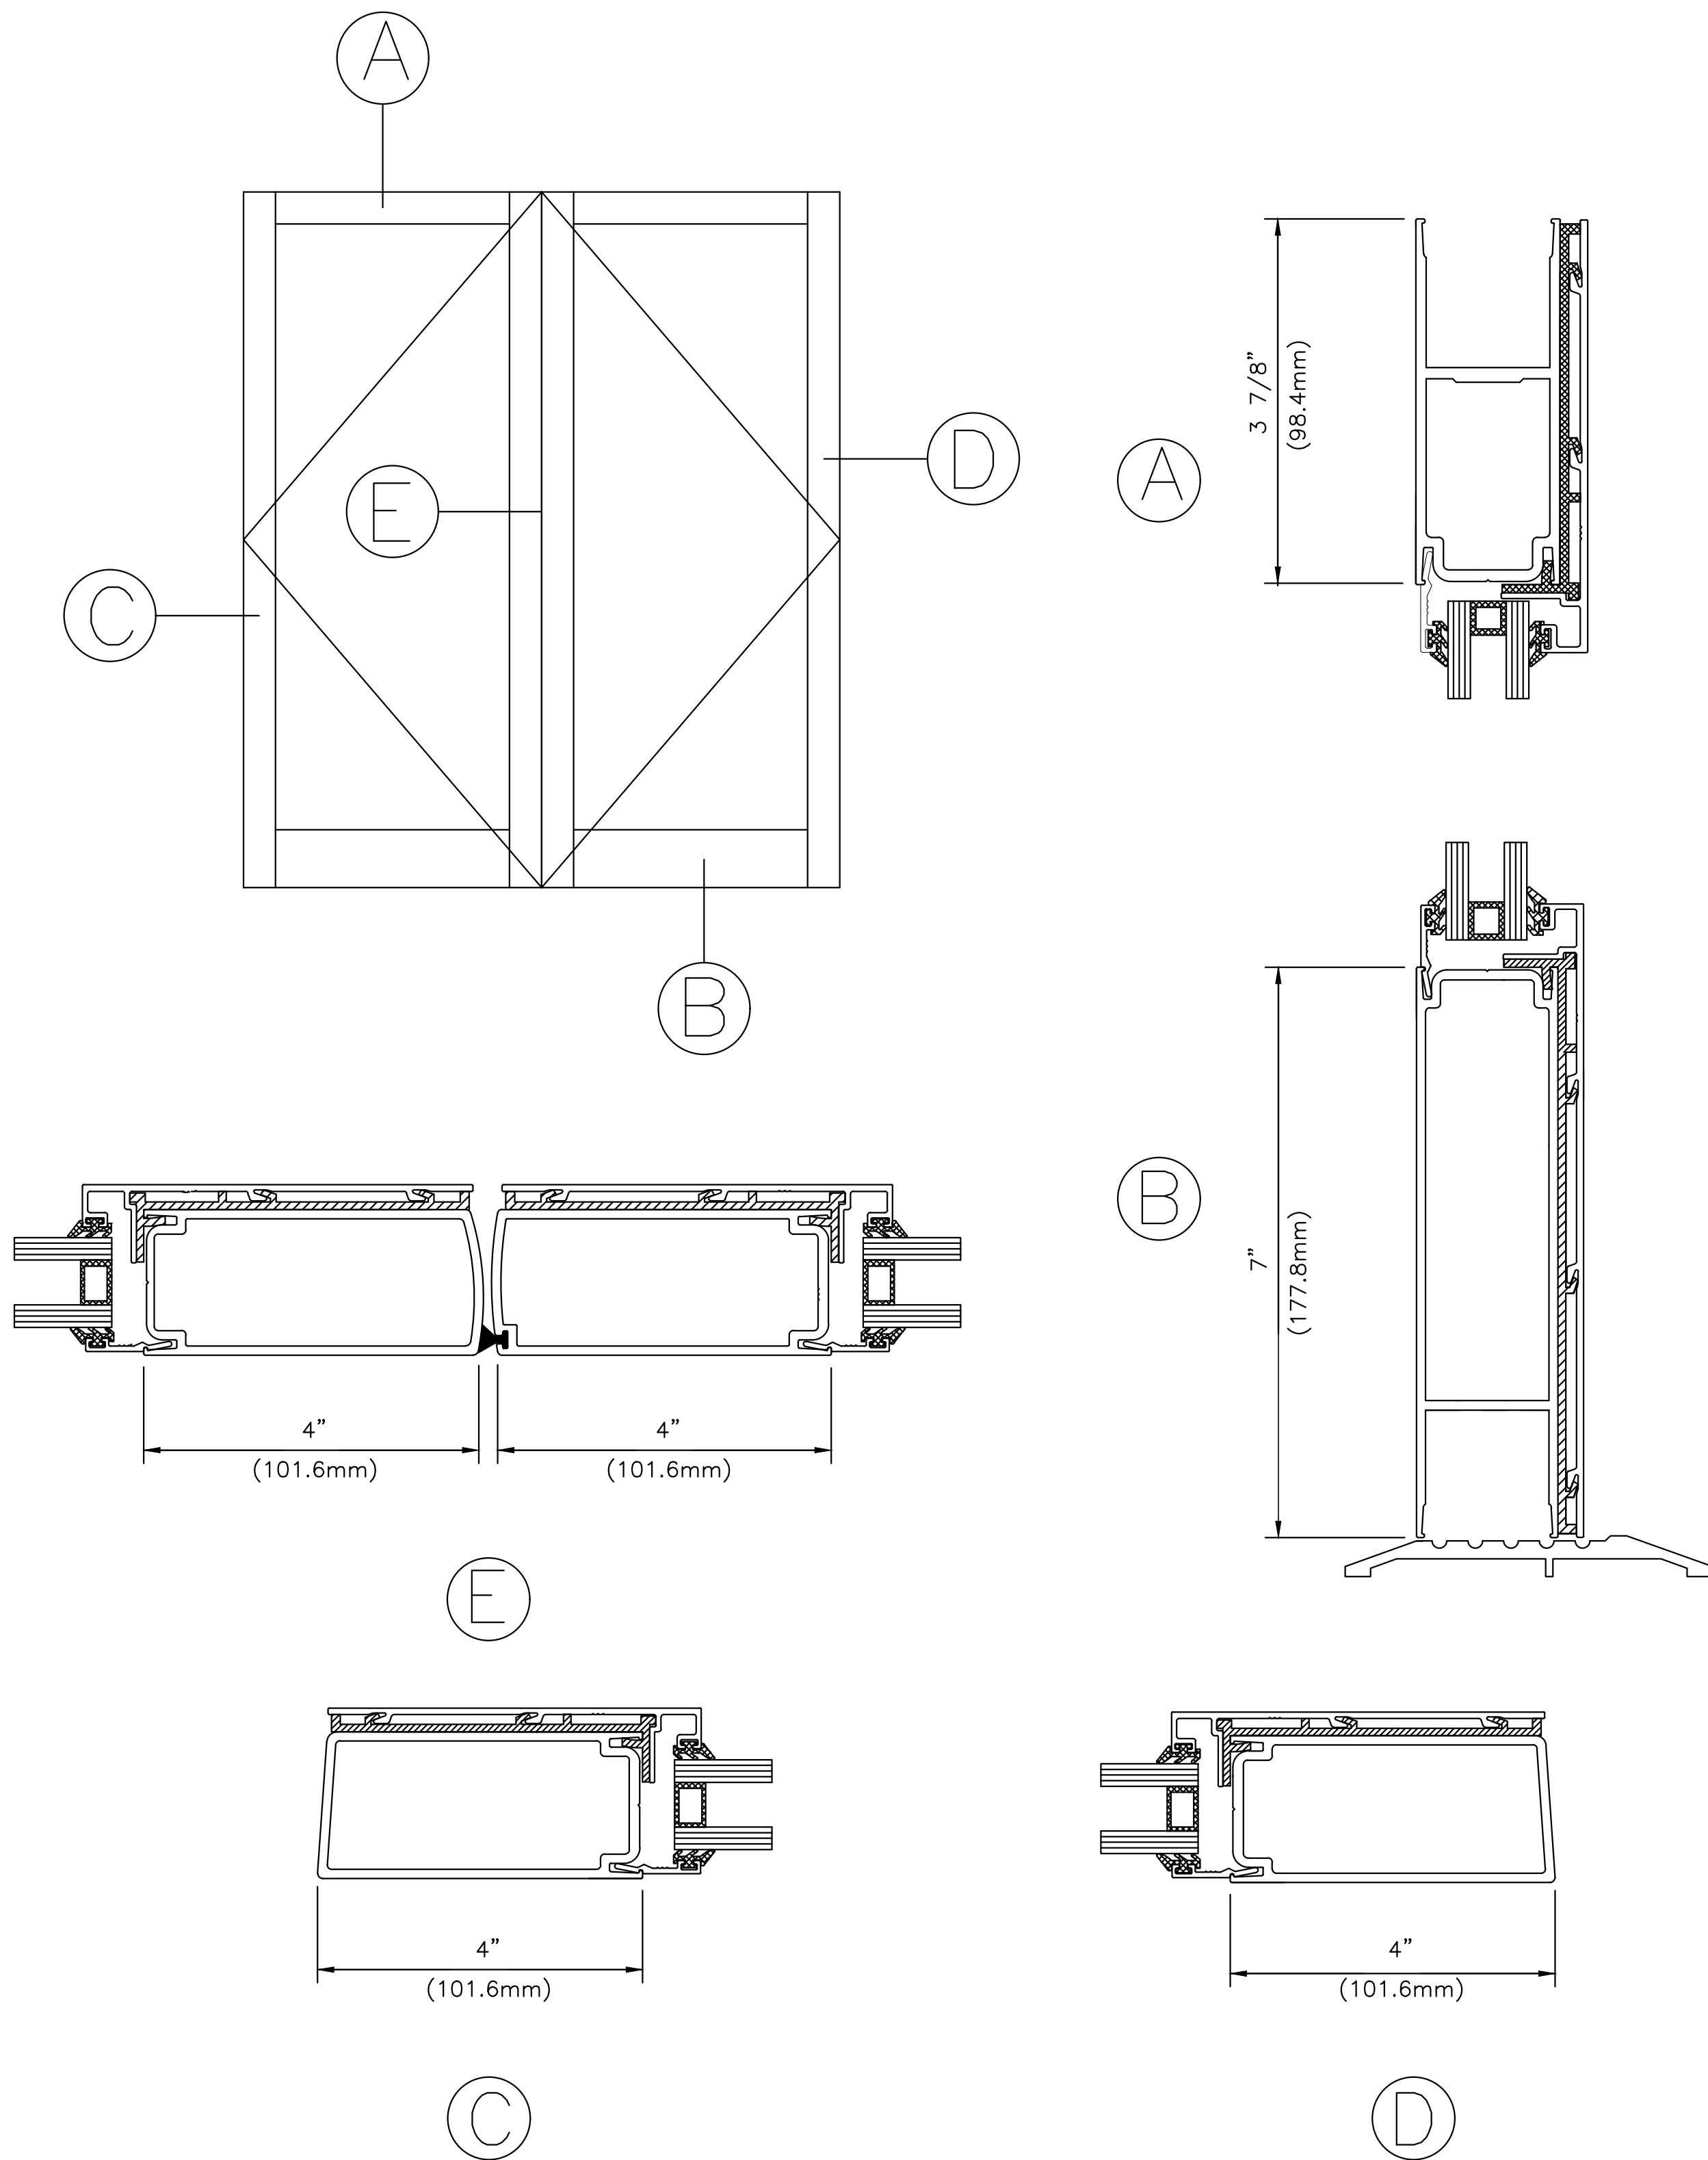

400 SERIES MEDIUM STILE INSULATED DOORS

GLASS SIZE: S/U AT 27 ¹/₈" X 71 ⁵/₈"

**COMMERCIAL DESIGN
SYSTEMS INC.**

DATE: AUGUST 2014
TEL: (905) 738-0188
FAX: (905) 738-6132
E-MAIL: CDS2009@BELLNET.CA

PAGE:

C6