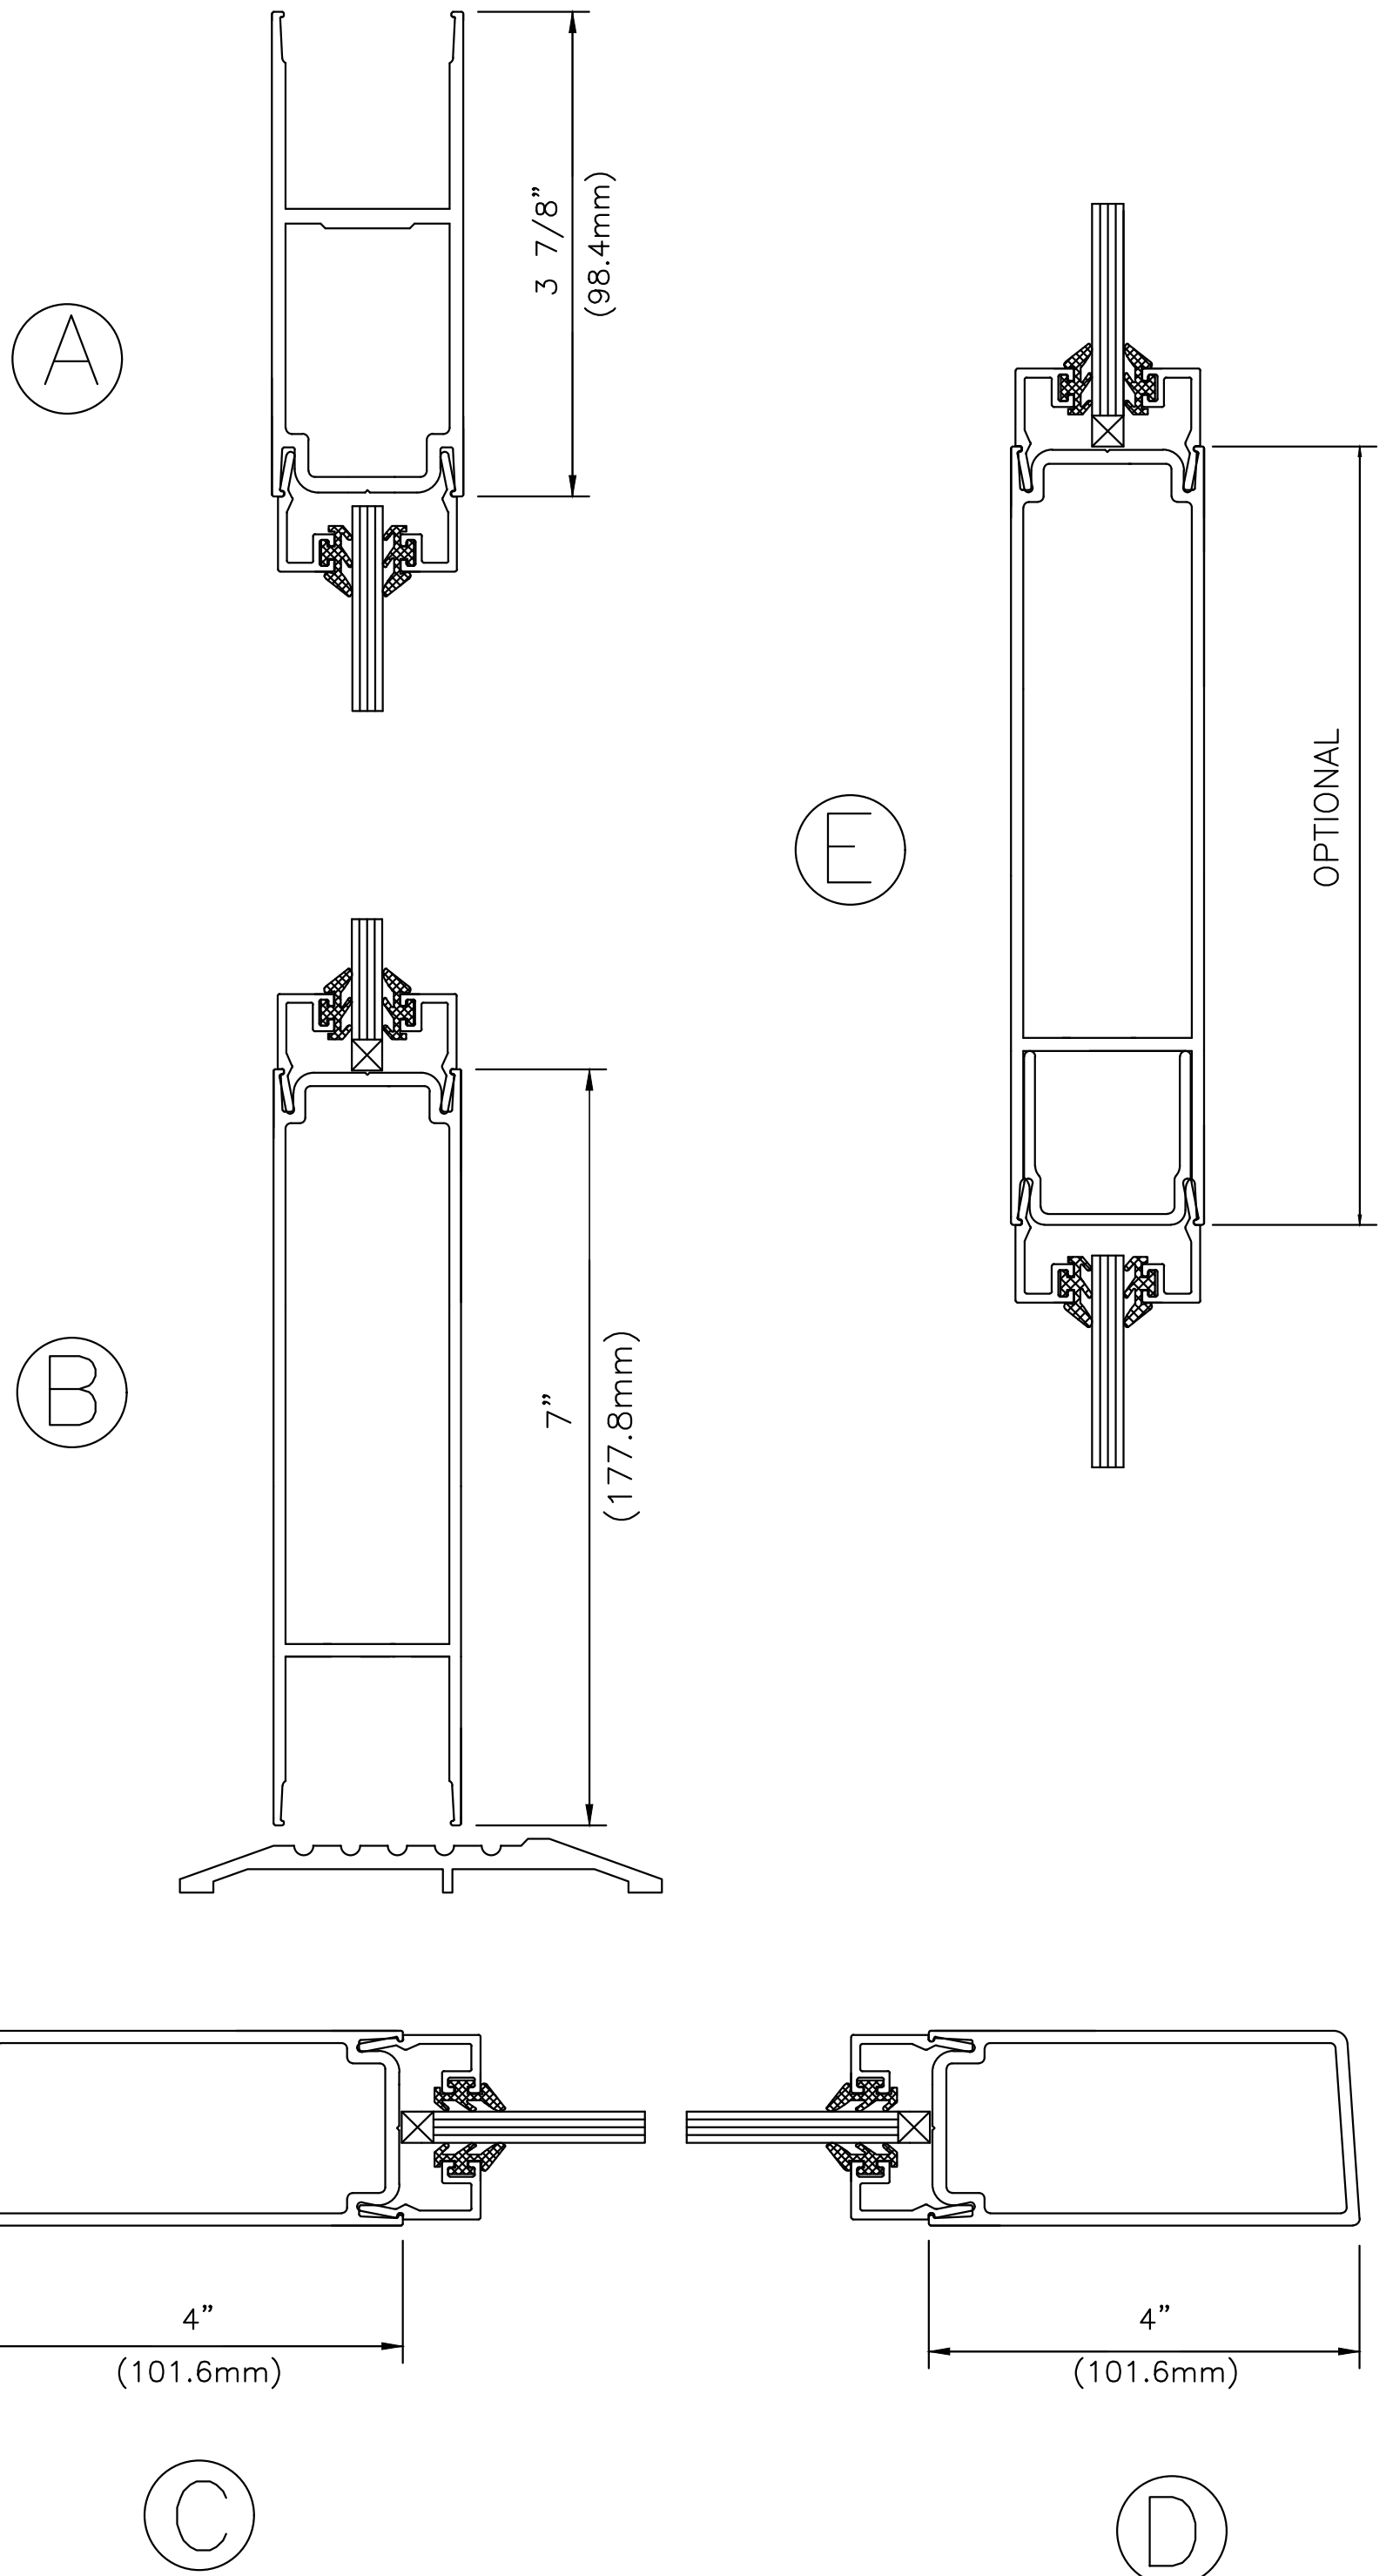

# 400 MEDIUM STILE DOORS

STANDARD DOOR (3' X 7')  
 GLASS SIZE: 27  $\frac{3}{8}$ " X 71  $\frac{13}{16}$ "

**COMMERCIAL DESIGN  
 SYSTEMS INC.**

DATE: AUGUST 2014  
 TEL: (905) 738-0188  
 FAX: (905) 738-6132  
 E-MAIL: CDS2009@BELLNET.CA

# 400 MEDIUM STILE DOORS WITH MID-RAIL

GLASS SIZE WITH MID-RAIL:  
WITH STANDARD DOOR SIZE (3' X 7')

2 $\frac{3}{16}$ "	27 $\frac{3}{8}$ " X 30 $\frac{3}{4}$ " (BOTTOM)
	27 $\frac{3}{8}$ " X 38 $\frac{7}{16}$ " (TOP)
3 $\frac{7}{8}$ "	27 $\frac{3}{8}$ " X 29 $\frac{7}{8}$ " (BOTTOM)
	27 $\frac{3}{8}$ " X 37 $\frac{9}{16}$ " (TOP)
5 $\frac{3}{8}$ "	27 $\frac{3}{8}$ " X 29 $\frac{1}{8}$ " (BOTTOM)
	27 $\frac{3}{8}$ " X 36 $\frac{13}{16}$ " (TOP)
7"	27 $\frac{3}{8}$ " X 28 $\frac{5}{16}$ " (BOTTOM)
	27 $\frac{3}{8}$ " X 36" (TOP)
8"	27 $\frac{3}{8}$ " X 27 $\frac{13}{16}$ " (BOTTOM)
	27 $\frac{3}{8}$ " X 35 $\frac{1}{2}$ " (TOP)
10"	27 $\frac{3}{8}$ " X 26 $\frac{13}{16}$ " (BOTTOM)
	27 $\frac{3}{8}$ " X 34 $\frac{1}{2}$ " (TOP)